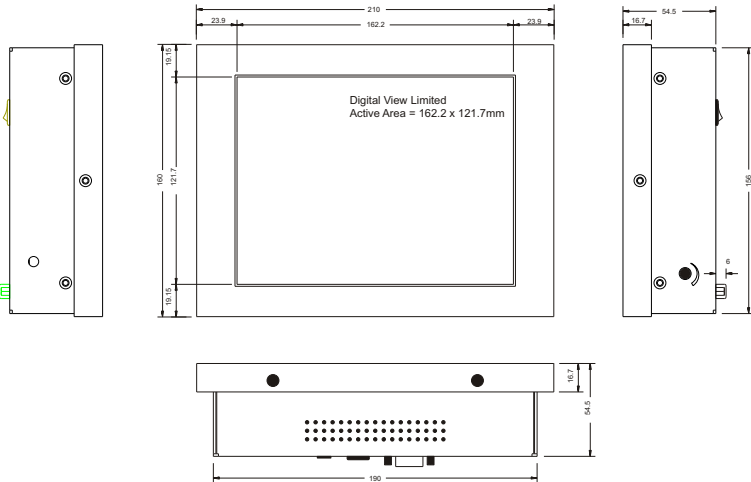

Ordering Information

Part No.	Model	Description
5869510-00	VF-080-T	VF-080 with 8-segment Touch
5869520-00	VF-080-R	VF-080 with RS-232
5869530-00	VF-080-TR	VF-080 with 8-segment Touch & RS-232

Enclosure Color : Black

SPECIFICATION

Playable Format

MPEG-1 video (Video-CD), MPEG-2 video (DVD), MPEG-4
MPEG still picture, MP3 audio, JPEG picture

Storage

CompactFlash card : Type 1/2

Panel Information

Screen size : 8" (Diagonal)
Active area : 162.2(H) x 121.7(V)
Max. Resolution : 640(H) x 480(V)
Brightness : 400 cd/m²
Contrast ratio : 250 : 1
Viewing angle : 130°(H) 120°(V)

Video Resolution

Low resolution : 352 x 288 pixels (PAL)
: 352 x 240 pixels (NTSC)
High resolution : 720 x 576 pixels (PAL)
: 720 x 480 pixels (NTSC)
Still picture : 704 x 576 pixels (PAL)
: 704 x 480 pixels (NTSC)

Audio Output

Internal speakers (2W), Stereo headphone jack

Playback Functions

Standard playback : Play, Stop, Pause, Repeat, Previous,
Next Track, Volume
Programmable playback : Loop, Auto and Program mode

Options

1. Touch Screen (8 segmented touch)
2. Barcode scanner (RS-232 port)*
3. Motion Sensor *

*Custom made enclosure is required

Power

Power input : 12V DC, 4A typical
Power consumption : 48W

Environmental

Operating temperature : 0°C to 50°C
Relative humidity : 5%-95% relative humidity, (Non-condensing)

Dimension

Dimension (W x D x H) : 210 x 54.5 x 160 mm

Weight

Weight (net) : 2.5kg

Brand names belong to their respective owners. Specifications subject to change without notice. April 2007

ASIA

Digital View Ltd.
19th floor Tai Tung Building
8 Fleming Road
Wanchai, Hong Kong

Tel: (852) 2861 3615
Fax: (852) 2520 2987
Email: sales@digitalview.com

USA

Digital View Inc.
18440 Technology Drive
Building 130
Morgan Hill, CA 95037
USA

Tel: (1) 408-782-7773
Fax: (1) 408-782-7883
Email: sales@digitalview.com

EUROPE

Digital View Ltd.
6 Marylebone Passage,
London, W1W 8EX,
UK

Tel: +44 20-7631-2150
Fax: +44 20-7631-2156
Email: sales@digitalview.com

Please visit our web site for more information: www.digitalview.com