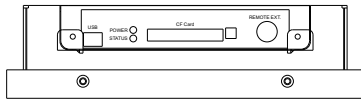

Ordering Information

Part No.	Model	Description
5869510-00	VF-080-T	VF-080 with 8-segment Touch
5869520-00	VF-080-R	VF-080 with RS-232
5869530-00	VF-080-TR	VF-080 with 8-segment Touch & RS-232

Enclosure Color : Black

SPECIFICATION

Playable Format

MPEG-1 video (Video-CD), MPEG-2 video (DVD), MPEG-4
MPEG still picture, MP3 audio, JPEG picture

Storage

CompactFlash card : Type 1/2

Panel Information

Screen size : 8" (Diagonal)
Active area : 162.2(H) x 121.7(V)
Max. Resolution : 640(H) x 480(V)
Brightness : 400 cd/m²
Contrast ratio : 250 : 1
Viewing angle : 130°(H) 120°(V)

Video Resolution

Low resolution : 352 x 288 pixels (PAL)
: 352 x 240 pixels (NTSC)
High resolution : 720 x 576 pixels (PAL)
: 720 x 480 pixels (NTSC)
Still picture : 704 x 576 pixels (PAL)
: 704 x 480 pixels (NTSC)

Audio Output

Internal speakers (2W), Stereo headphone jack

Playback Functions

Standard playback : Play, Stop, Pause, Repeat, Previous,
Next Track, Volume
Programmable playback : Loop, Auto and Program mode

Options

1. Touch Screen (8 segmented touch)
2. Barcode scanner (RS-232 port)*
3. Motion Sensor *

*Custom made enclosure is required

Power

Power input : 12V DC, 4A typical
Power consumption : 48W

Environmental

Operating temperature : 0°C to 50°C
Relative humidity : 5%-95% relative humidity, (Non-condensing)

Dimension

Dimension (W x D x H) : 210 x 54.5 x 160 mm

Weight

Weight (net) : 2.5kg

Brand names belong to their respective owners. Specifications subject to change without notice. April 2007

ASIA

Digital View Ltd.
19th floor Tai Tung Building
8 Fleming Road
Wanchai, Hong Kong

Tel: (852) 2861 3615
Fax: (852) 2520 2987
Email: sales@digitalview.com

USA

Digital View Inc.
18440 Technology Drive
Building 130
Morgan Hill, CA 95037
USA