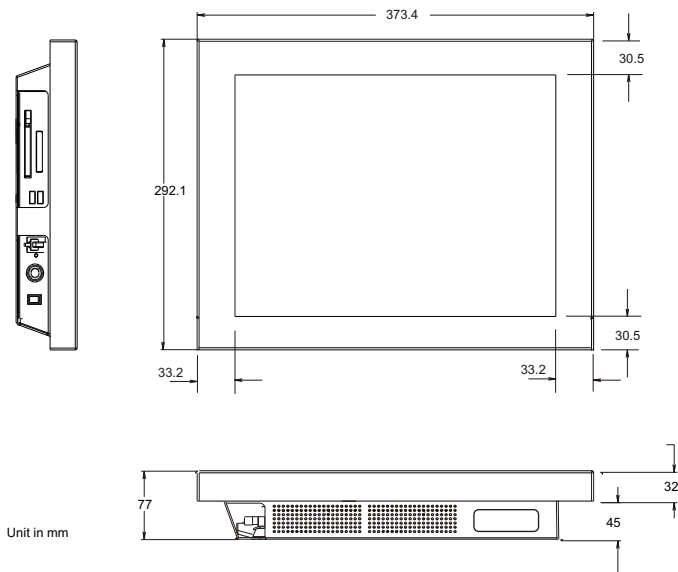

Ordering Information

Part No.	Model	Description
5868915-10	VF-150-T	VF-150 with 8-segment Touch
5869422-10	VF-150-BC	VF-150 with Barcode Scanner
5869432-10	VF-150-TBC	VF-104 with 8-segment Touch & Scanner
5869424-10	VF-150-A	VF-150 with Analog Touch

Enclosure Color : Silver grey

SPECIFICATION

Playable Format

MPEG-1 video (Video-CD), MPEG-2 video (DVD), MPEG-4
MPEG still picture, MP3 audio, JPEG picture

Storage

CompactFlash card : Type 1/2

Panel Information

Screen size : 15" (Diagonal)
Active area : 304(H) x 228(V)
Max. Resolution : 1024(H) x 768(V)
Brightness : 250 cd/m²
Contrast ratio : 400 : 1
Viewing angle : 120°(H) 100°(V)

Video Resolution

Low resolution : 352 x 288 pixels (PAL)
: 352 x 240 pixels (NTSC)
High resolution : 720 x 576 pixels (PAL)
: 720 x 480 pixels (NTSC)
Still picture : 704 x 576 pixels (PAL)
: 704 x 480 pixels (NTSC)

Audio Output

Internal speakers (2W), Stereo headphone jack

Playback Functions

Standard playback : Play, Stop, Pause, Repeat, Previous,
Next Track, Volume
Programmable playback : Loop, Auto and Program mode

Options

1. Touch Screen (8 segmented touch or analog touch)
2. Barcode scanner (RS-232 port)

Power

Power input : 12V DC, 2A typical
Power consumption : 24W

Environmental

Operating temperature : 0°C to 50°C
Relative humidity : 5%-95% relative humidity, (Non-condensing)

Dimension

Dimension (W x D x H) : 373.4mm x 77mm x 292.1mm

Weight

Weight (net) : 4kg

Brand names belong to their respective owners. Specifications subject to change without notice. April 2007

ASIA

USA

EUROPE

Digital View Ltd.
19th floor Tai Tung Building
8 Fleming Road
Wanchai, Hong Kong

Tel: (852) 2861 3615
Fax: (852) 2520 2987
Email: sales@digitalview.com

Digital View Inc.
18440 Technology Drive
Building 130
Morgan Hill, CA 95037
USA

Tel: (1) 408-782-7773
Fax: (1) 408-782-7883
Email: sales@digitalview.com

Digital View Ltd.
6 Marylebone Passage,
London, W1W 8EX,
UK

Tel: +44 20-7631-2150
Fax: +44 20-7631-2156
Email: sales@digitalview.com

Please visit our web site for more information: www.digitalview.com